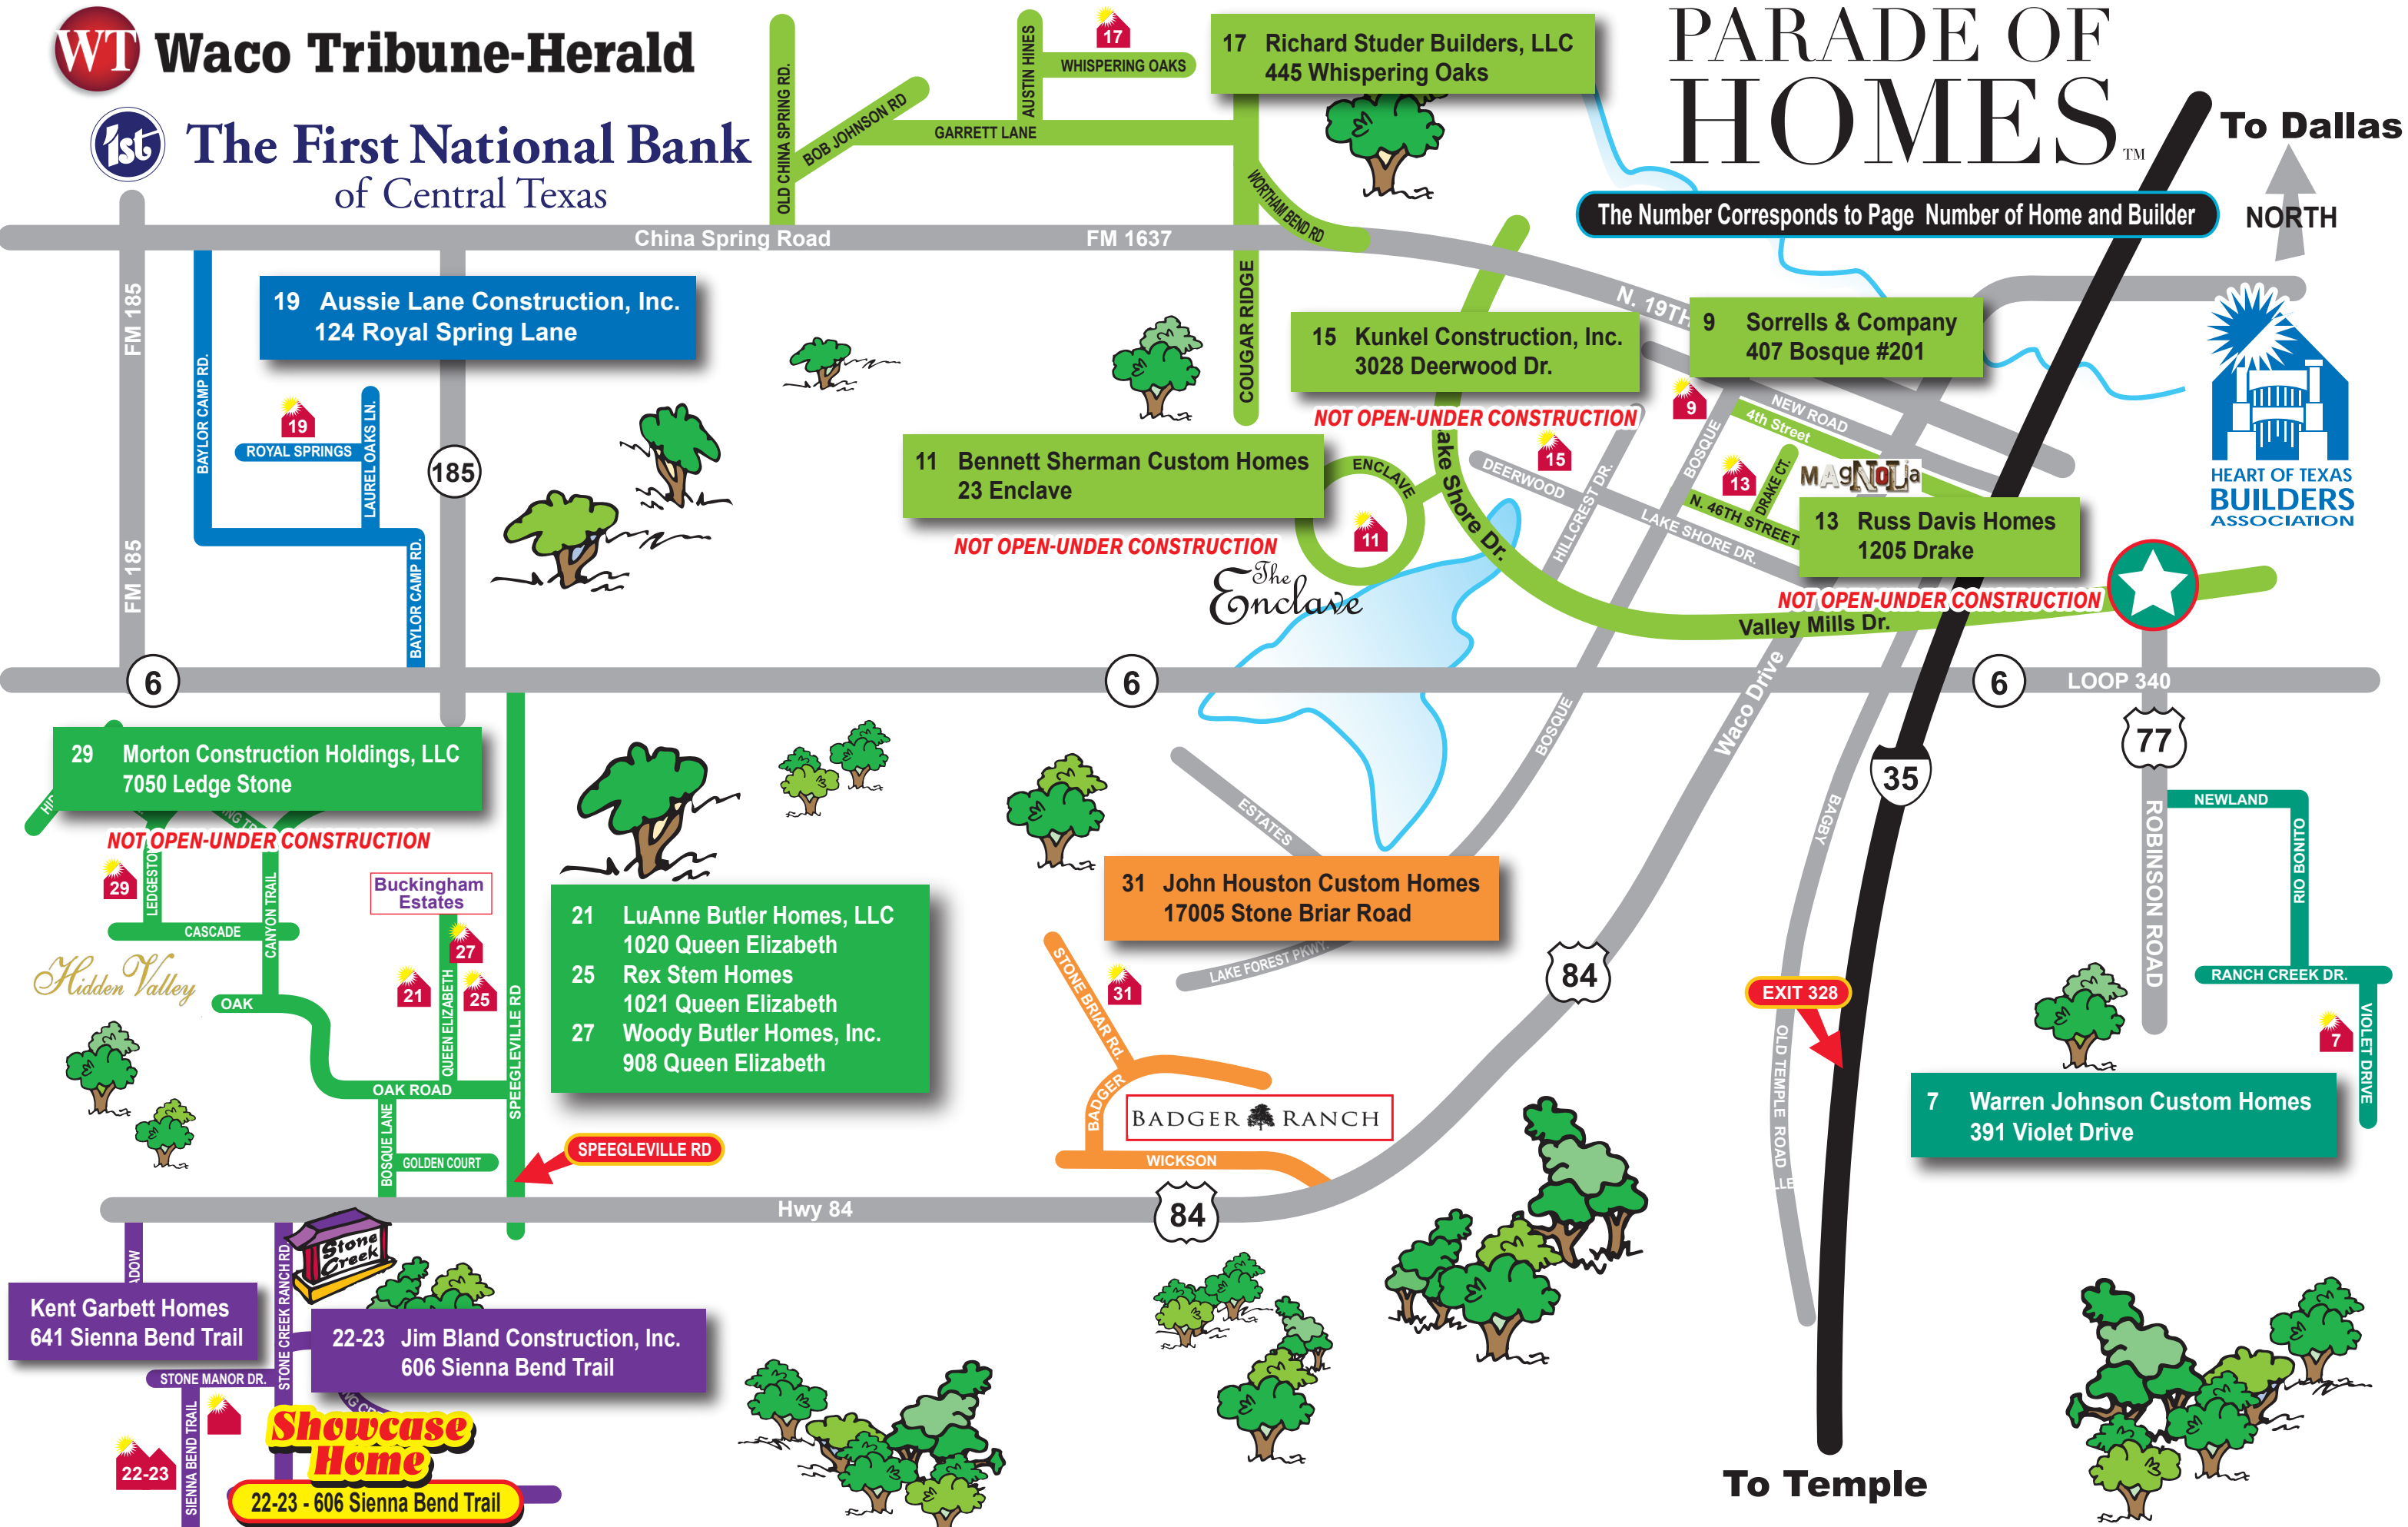

# PARADE OF HOMES™

The Number Corresponds to Page Number of Home and Builder

To Dallas

To Temple

19 Aussie Lane Construction, Inc.  
124 Royal Spring Lane

17 Richard Studer Builders, LLC  
445 Whispering Oaks

15 Kunkel Construction, Inc.  
3028 Deerwood Dr.

9 Sorrells & Company  
407 Bosque #201

11 Bennett Sherman Custom Homes  
23 Enclave

13 Russ Davis Homes  
1205 Drake

29 Morton Construction Holdings, LLC  
7050 Ledge Stone

21 LuAnne Butler Homes, LLC  
1020 Queen Elizabeth  
25 Rex Stem Homes  
1021 Queen Elizabeth  
27 Woody Butler Homes, Inc.  
908 Queen Elizabeth

31 John Houston Custom Homes  
17005 Stone Briar Road

7 Warren Johnson Custom Homes  
391 Violet Drive